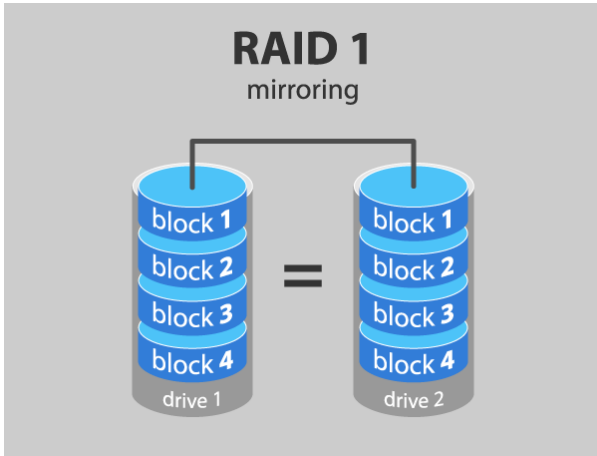

Keep Your Data Safe

- The iOne S24 & S22 support dual hard drive and RAID setup for data protection and redundancy.

- Both of these units feature an optional internal UPS that lasts up to 5 hours to safely save work and shut down properly in the event of a power outage.

- Cybernet's computers have an IP65 rated sealed front bezel to protect against liquid and dust ingress.

Optional Integrated Security Features

Integrate optional security features like RFID, smart card, and fingerprint readers directly into either unit for advanced security. Manage authorized users, set up secure sign-in for testing, or simply turn every workstation into a time clock for easier labor tracking.