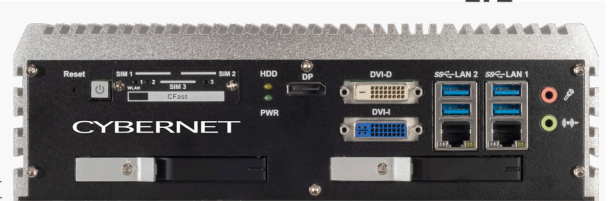

Cybernet iPC E1s

Rugged In-Vehicle Computer

The Ideal Computer for Fleet Management

Equipped with ignition control and 4 PoE ports, this mini rugged computer was engineered for fleet management applications. Optional integrated 4G/3G LTE connectivity and GPS, the iPC E1s is perfect as an in vehicle computer.

IEC60068-2-27 Certified

This unit has been fully tested and certified to meet the stringent IEC60068-2-27 and IEC60068-2-64-4 standards for shock and vibration.

Rated for Extreme Temperatures

All of our rugged mini PCs are rated for extreme temperatures and can operate in conditions ranging from -25°C (-13°F) to 70°C (158°F).

The Ultimate In-Vehicle Computer

- Integrated ignition control for cold crank and battery drain prevention.
- Four Power over Ethernet (PoE) ports with up to 25.5W of power.
- Variable DC input ranging from 6-36 VDC allows for extreme application flexibility.

Anywhere Connectivity

While the iPC E1s has powerful WiFi capabilities, not every application or environment has easy access to a WiFi signal. That is why we offer an optional integrated 3G/4G LTE with GPS for wherever this unit may roam.