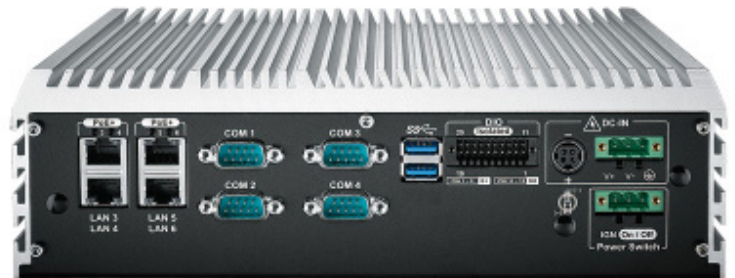

Built with Customization & Compatibility in Mind

- Windows 7, 8, 10, IoT, or Linux
- Intel Core i5/i7 Processor
- Optional 4G/3G LTE Mobile Broadband
- Dual 1GB Ethernet
- 6 x USB 3.0 Ports
- 4 x PoE Ports 25.5W Power Output per port
- 2 x DDR4 for up to 32GB
- 2 x 2.5" HDD or SSD Drive up to 2TB
- 4 x RS232 Serial Ports
- 2 x Full Mini PCI Express, 1 x Half Mini PCIe, 1 x CFast Slot

CYBERNET

Global Operations: US | UK | Taiwan | China | Australia

US Inquiries: sales@cybernet.us | +1.888.834.4577

Europe Inquiries: sales@cyberneteu.com | +44.845.539.1200

Asia Pacific Inquiries: sales@cybernet.com.tw | +02.7742.2318

Ready for your iPC E1s?

[Get Quote](#)