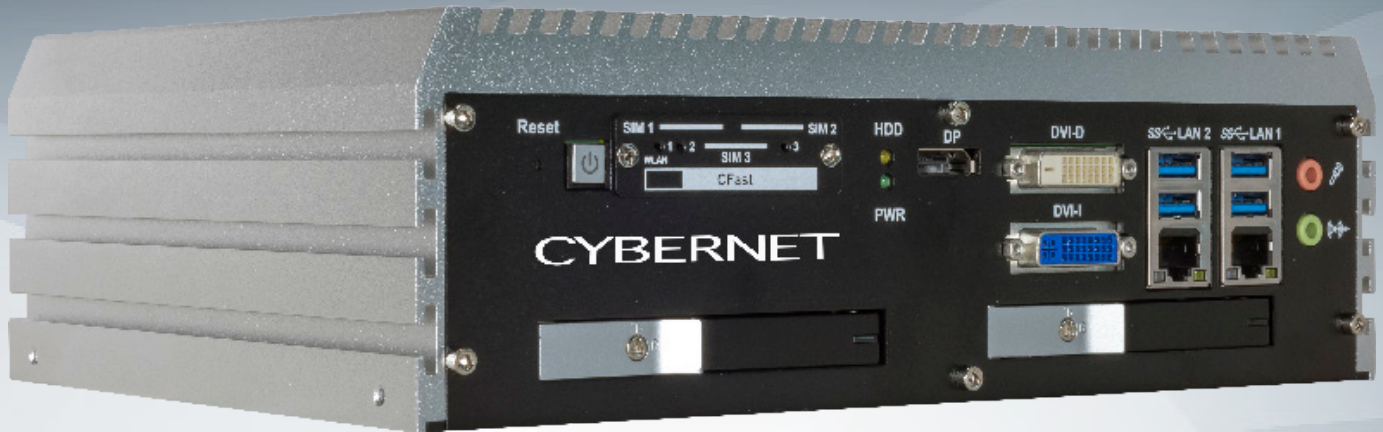

Cybernet iPC E1s

Rugged In-Vehicle Computer

The Ideal Computer for Fleet Management

Equipped with ignition control and 4 PoE ports, this mini rugged computer was engineered for fleet management applications. Optional integrated 4G/3G LTE connectivity and GPS, the iPC E1s is perfect as an in vehicle computer.

Industrial Grade Certified

Fanless Design

The iPC E1s has been engineered with fanless cooling technology to keep dust and other harmful particulates from entering the unit and damaging vital components.

IEC60068-2-27 Certified

This unit has been fully tested and certified to meet the stringent IEC60068-2-27 and IEC60068-2-64-4 standards for shock and vibration.

Rated for Extreme Temperatures

All of our rugged mini PCs are rated for extreme temperatures and can operate in conditions ranging from -25°C (-13°F) to 70°C (158°F).

The Ultimate In-Vehicle Computer

- Integrated ignition control for cold crank and battery drain prevention.
- Four Power over Ethernet (PoE) ports with up to 25.5W of power.
- Variable DC input ranging from 6-36 VDC allows for extreme application flexibility.