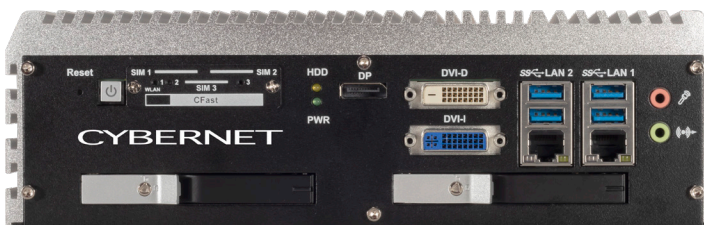

Cybernet iPC E1s

Rugged In-Vehicle Computer

The Ideal Computer for Fleet Management

Equipped with ignition control and 4 PoE ports, this mini rugged computer was engineered for fleet management applications. Optional integrated 4G/3G LTE connectivity and GPS, the iPC E1s is perfect as an in vehicle computer.

IEC60068-2-27 Certified

This unit has been fully tested and certified to meet the stringent IEC60068-2-27 and IEC60068-2-64-4 standards for shock and vibration.

Rated for Extreme Temperatures

All of our rugged mini PCs are rated for extreme temperatures and can operate in conditions ranging from -25°C (-13°F) to 70°C (158°F).

The Ultimate In-Vehicle Computer

- Integrated ignition control for cold crank and battery drain prevention.
- Four Power over Ethernet (PoE) ports with up to 25.5W of power.
- Variable DC input ranging from 6-36 VDC allows for extreme application flexibility.

Anywhere Connectivity

While the iPC E1s has powerful WiFi capabilities, not every application or environment has easy access to a WiFi signal. That is why we offer an optional integrated 3G/4G LTE with GPS for wherever this unit may roam.