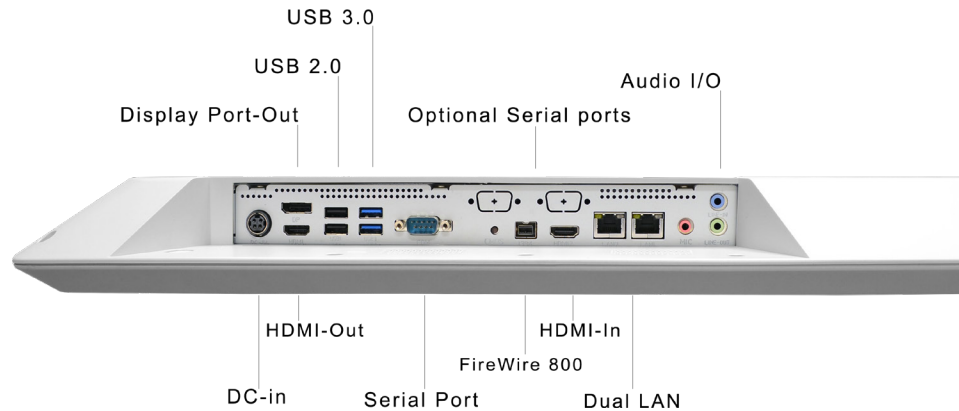

CyberMed C22

22" Medical Computer

Main Features

- 21.5" High Resolution Panel
- PCAP Multi-Touch Display
- IP65 Rated
- Global IEC60601-1 Certified
- Antimicrobial Housing

Technical Specifications

Display	21.5" Medical Grade MVA LED Panel 1920x1080
CPU Support	4th generation Intel Core i3, i5 & i7 processors
Chipset	Intel H81 Express chipset
Memory	2x DDR3/1600MHz 204-pin SO-DIMM sockets, populated up to 16GB
Operating System	Windows 10, Windows IoT, Windows 8.1, Windows 7, Linux
Video & Graphics	Intel HD Graphics
Touch Screen	PCAP Multi-Touch with Optional Antiglare Technology
Networking	1x Gigabit (Gbe) Intel i217V Clarkville 1x Gigabit (Gbe) Realtek RTL 8111G
Wireless	Intel Centrino 802.11 a/b/g/n + Bluetooth 4.0
Bios	AMI Flash BIOS supports ACPI, API, DMI, Plug & Play, and security password. Supports booting from HDD, PXE, LAN, CD-ROM and ANY USB device. Has BIOS System POST and BIOS setup password protection.
Expansion Slots	Two Mini PCI-e (2x Full-Size)
HDD Support	2x 6Gbps Serial ATA III ports 1x 3Gbps Serial ATA II port for optional Optical Drive
Colors	White with Antimicrobial Germ Protection
Power Supply	120W Medical Grade Power Supply, Input: universal 100~240V AC, 50-60Hz. Supports Output range: DC18V-19V. 7.5A Adapters for Energy Star 6.0/UL/EN/IEC
Relative Humidity	10%~90% (non-condensing)
Waterproof	IP65 Sealed Front Bezel and IPX1 Back Cover

Input/Output

I/O Ports	2x USB 3.0 ports, 4x USB 2.0 ports 1x RS232, option to expand to 3 COM ports Display port HDMI - In (Display Mode) HDMI - Out FireWire 800 Mini
Audio	Realtek ALC892 High Definition Audio, Dolby Digital 5.1 surround sound, 10 channels of enhanced sound quality, multiple audio streams and jack re-tasking