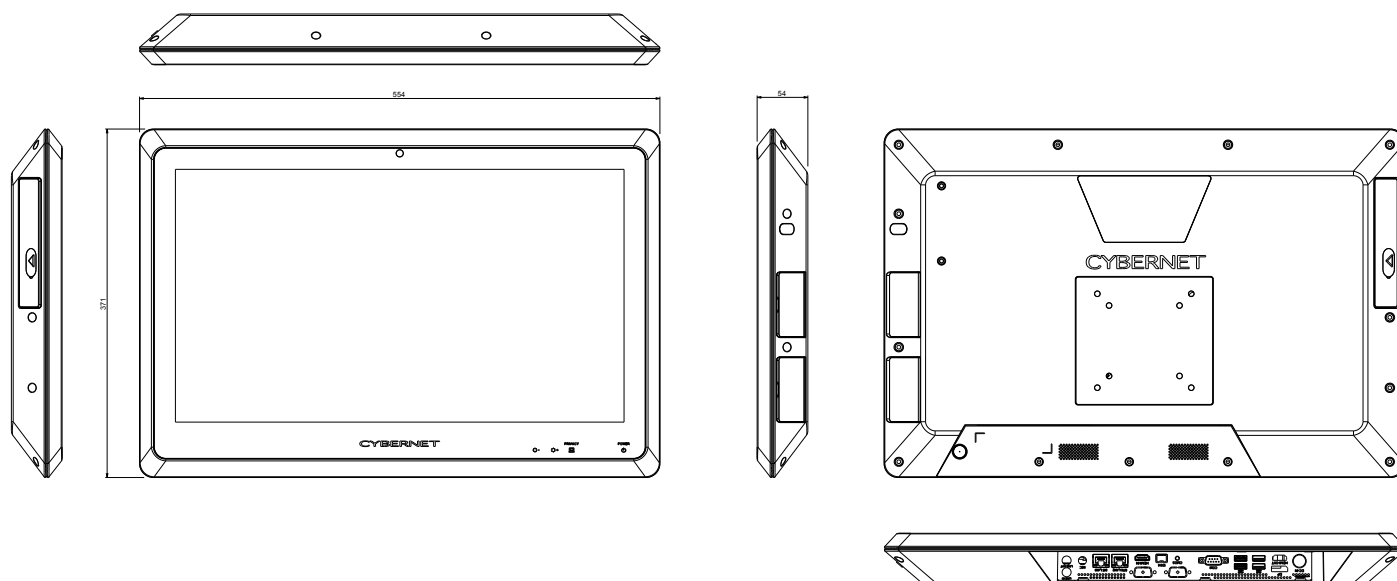

CyberMed C22

22" Medical Computer

Main Features

- 21.5" High Resolution Panel
- PCAP Multi-Touch Display
- IP65 Rated
- Global IEC60601-1 Certified
- Antimicrobial Housing

Technical Specifications

Display	21.5" Medical Grade MVA LED Panel 1920x1080
CPU Support	4th generation Intel Core i3, i5 & i7 processors
Chipset	Intel H81 Express chipset
Memory	2x DDR3/1600MHz 204-pin SO-DIMM sockets, populated up to 16GB
Operating System	Windows 10, Windows IoT, Windows 8.1, Windows 7, Linux
Video & Graphics	Intel HD Graphics
Touch Screen	PCAP Multi-Touch with Optional Antiglare Technology
Networking	1x Gigabit (Gbe) Intel i217V Clarkville 1x Gigabit (Gbe) Realtek RTL 8111G
Wireless	Intel Centrino 802.11 a/b/g/n + Bluetooth 4.0
Bios	AMI Flash BIOS supports ACPI, API, DMI, Plug & Play, and security password. Supports booting from HDD, PXE, LAN, CD-ROM and ANY USB device. Has BIOS System POST and BIOS setup password protection.
Expansion Slots	Two Mini PCI-e (2x Full-Size)
HDD Support	2x 6Gbps Serial ATA III ports 1x 3Gbps Serial ATA II port for optional Optical Drive
Colors	White with Antimicrobial Germ Protection
Power Supply	120W Medical Grade Power Supply, Input: universal 100~240V AC, 50-60Hz. Supports Output range: DC18V-19V. 7.5A Adapters for Energy Star 6.0/UL/EN/IEC
Relative Humidity	10%~90% (non-condensing)
Waterproof	IP65 Sealed Front Bezel and IPX1 Back Cover

Mechanical & Environmental

Dimensions	21.81" x 14.61" x 2.13" (L,W,D)
Weight	14.40 lbs without base stand
Wall Mount	Supports 75mm & 100mm VESA mounting holes
Environment	Ambient Temperature: 0°C~40°C (operating)
Certifications	IEC/EN60601-1, UL60950 electrical safety, FCC class B, CE, Energy Star 6.1 RoHS2