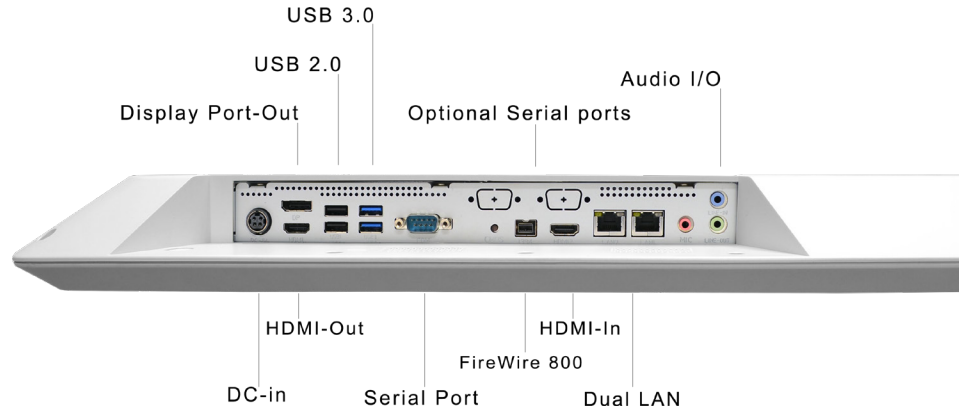

CyberMed CN22

22" Fanless Medical Computer

Main Features

- 21.5" High Resolution Panel
- PCAP Multi-Touch Display
- IP65 Rated
- Global IEC60601-1 Certified
- Fanless Design
- Antimicrobial Housing

Technical Specifications

Mechanical & Environmental

Dimensions	21.81" x 14.61" x 2.13" (L,W,D)
Weight	14.40 lbs without base stand
Wall Mount	Supports 75mm & 100mm VESA mounting holes
Environment	Ambient Temperature: 0°C~40°C (operating)
Certifications	IEC/EN60601-1, UL60950 electrical safety, FCC class B, CE, Energy Star 6.1 RoHS2

Input/Output

I/O Ports	2x USB 3.0 ports, 4x USB 2.0 ports 1x RS232, option to expand to 3 COM ports Display port HDMI - In (Display Mode) HDMI - Out FireWire 800 Mini
Audio	Realtek ALC892 High Definition Audio, Dolby Digital 5.1 surround sound, 10 channels of enhanced sound quality, multiple audio streams and jack re-tasking