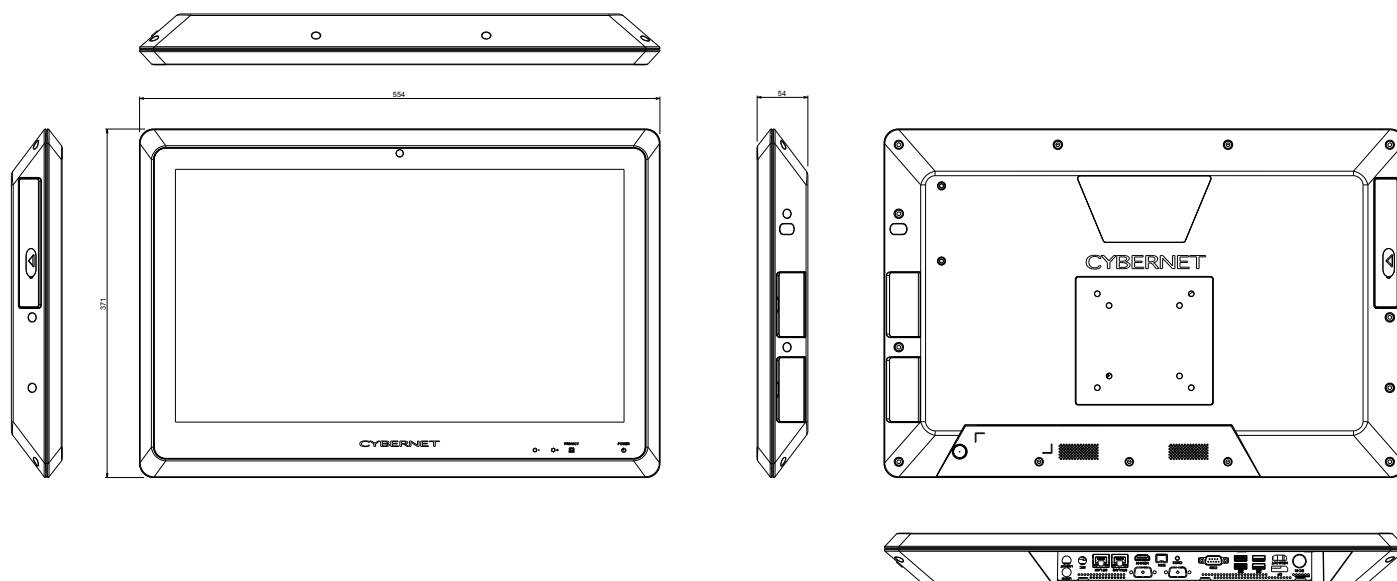

CyberMed CN22

22" Fanless Medical Computer

Main Features

- 21.5" High Resolution Panel
- PCAP Multi-Touch Display
- IP65 Rated
- Global IEC60601-1 Certified
- Fanless Design
- Antimicrobial Housing

Technical Specifications

Mechanical & Environmental

Dimensions	21.81" x 14.61" x 2.13" (L,W,D)
Weight	14.40 lbs without base stand
Wall Mount	Supports 75mm & 100mm VESA mounting holes
Environment	Ambient Temperature: 0°C~40°C (operating)
Certifications	IEC/EN60601-1, UL60950 electrical safety, FCC class B, CE, Energy Star 6.1 RoHS2