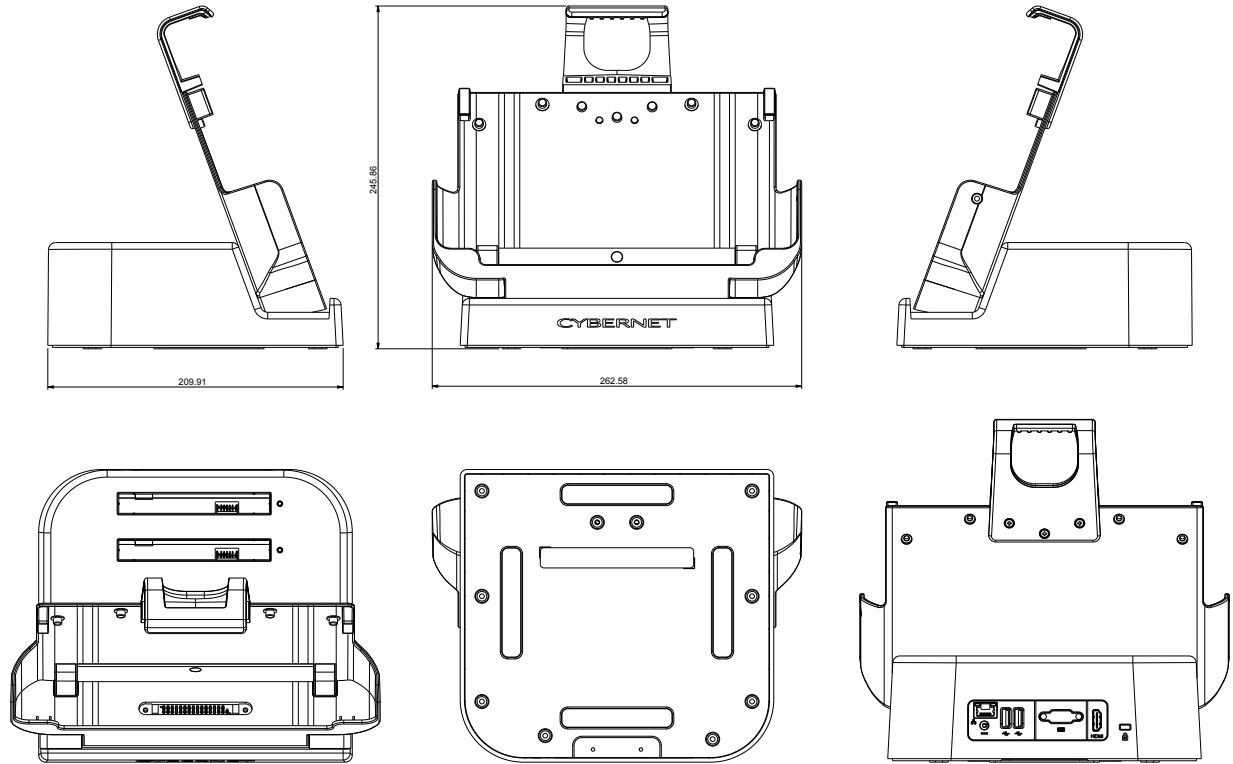

## Desktop Docking Station

## Technical Specifications

<b>I/O Ports</b>	<ul style="list-style-type: none"> <li>2x USB 2.0 ports</li> <li>1x RS232 Serial port</li> <li>1x HDMI - Out</li> <li>1x Gigabit LAN port</li> <li>1x Power Jack</li> </ul>
<b>Theft Deterrent</b>	Kensington Lock Support
<b>Relative Humidity</b>	10%~90% (non-condensing)
<b>Dimensions</b>	9.7" x 10.4" x 8.3" (L, W, D)
<b>Weight</b>	6 lbs without the tablet or additional batteries, 6.5lbs with two batteries
<b>Environment</b>	Ambient Temperature: 0°C~40°C (operating)
<b>Certifications</b>	FCC Class B, CE, RoHS
<b>Battery Capacity</b>	2 slots + 2 in tablet for a total of 4 batteries simultaneously charging
<b>Battery Recharge Time</b>	2 hours to recharge all batteries simultaneously