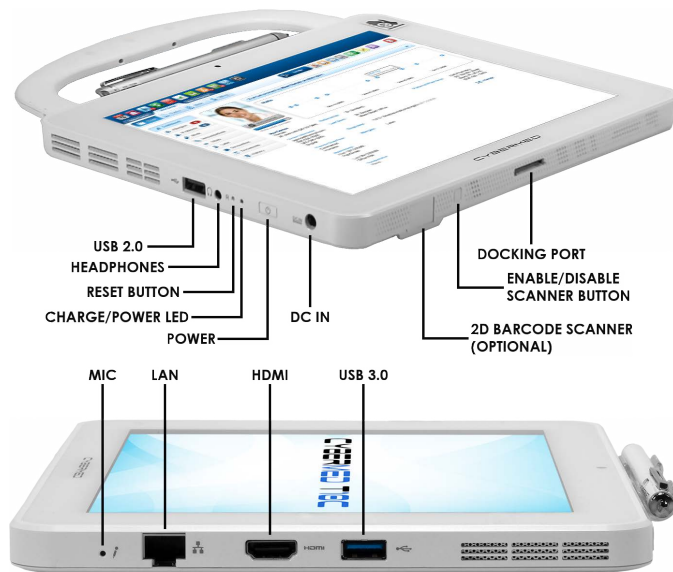

# CyberMed T10C

9.7" Medical Tablet

## Main Features

- 9.7" LED Panel
- PCAP Multi-Touch Display
- IP65 Rated
- Global IEC60601-1 Certified
- Antimicrobial Housing

## Mechanical & Environmental

<b>Dimensions</b>	9.96" x 7.60" x 0.63" (L,W,D)
<b>Weight</b>	1.74 lbs (2.03 lbs with battery)
<b>Wall Mount</b>	Supports 75mm & 100mm VESA Mounting Holes with Optional VESA Docking Station
<b>Environment</b>	Ambient Temperature: 0°C~40°C (operating)
<b>Certifications</b>	FCC Class B, CE, ROHS, UL/EN 60601-1, ES5.2, IP65 Sealed Front Bezel

## Input/Output

<b>I/O Ports</b>	<ul style="list-style-type: none"> <li>1x USB 3.0, 1x USB 2.0 ports</li> <li>1x 10/100/1000 Fast Ethernet LAN</li> <li>1x Audio Jack (Line-Out &amp; Mic)</li> <li>1x HDMI Connector</li> <li>1x Docking station port for battery charging and file transfer only</li> </ul>
<b>Audio</b>	Realtek ALC 269 High Definition Audio integrates a 2+2 channel DAC, one 4-channel ADC, and a Class D Speaker Amplifier. 2x built-in 1 watt stereo speakers with two audio jacks for Audio Out and Microphone.