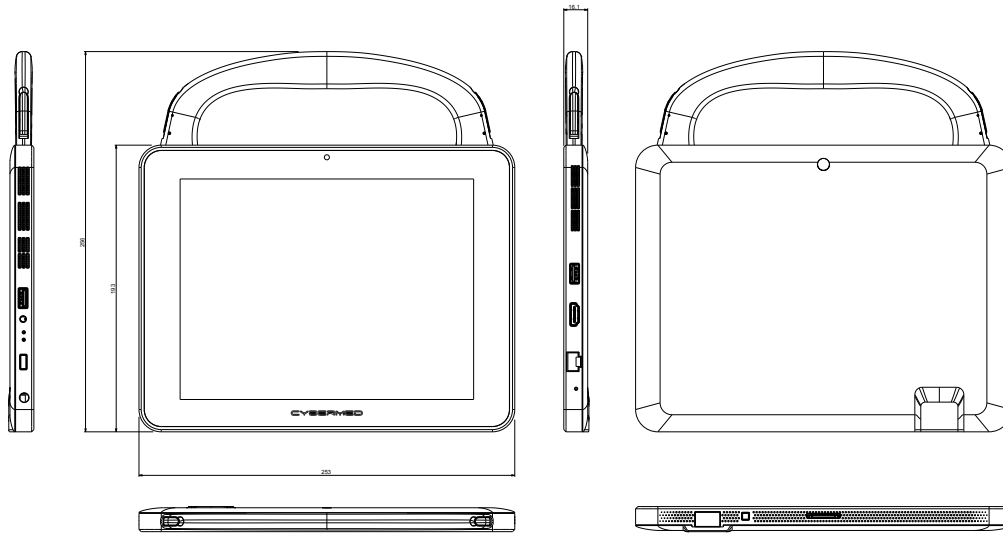

# CyberMed T10C

9.7" Medical Tablet

## Main Features

- 9.7" LED Panel
- PCAP Multi-Touch Display
- IP65 Rated
- Global IEC60601-1 Certified
- Antimicrobial Housing

## Technical Specifications

<b>Display</b>	9.7" Medical Grade LED Panel 1024x768
<b>CPU Support</b>	Intel N2930 Quad Core Processor
<b>Chipset</b>	Intel NM10 Express Chipset
<b>Memory</b>	1x DDR3 1333MHz SO-DIMM sockets, populated up to 8GB
<b>Operating System</b>	Windows 10, Windows IoT, Windows 8.1, Windows 7, Linux
<b>Video &amp; Graphics</b>	Intel HD Graphics
<b>Touch Screen</b>	PCAP Multi-Touch
<b>Networking</b>	1x Gigabit (Gbe) Realtek RTL8111E
<b>Wireless</b>	Intel Centrino 802.11 a/b/g/n + Bluetooth 4.0
<b>BIOS</b>	BIOS supports ACPI, API, DMI, Plug & Play, & security password. Supports booting from HDD, PXE, LAN, and USB device. BIOS System POST and BIOS setup password protection.
<b>HDD Support</b>	1x 3Gbps Serial ATA III port
<b>TPM</b>	Version 1.2
<b>Sensor</b>	G Sensor Support, Display Auto-Rotate Support
<b>Power Input</b>	1x DC-19VDC @ 2.6A
<b>Power Supply</b>	50W Medical Grade Power Supply, Input: Universal 100~240V AC, 50-60Hz. Supports Output range: DC19V, 2.6A
<b>Relative Humidity</b>	10%~90% (non-condensing)
<b>Waterproof</b>	IP65 Sealed Front Bezel

## Mechanical & Environmental

<b>Dimensions</b>	9.96" x 7.60" x 0.63" (L,W,D)
<b>Weight</b>	1.74 lbs (2.03 lbs with battery)
<b>Wall Mount</b>	Supports 75mm & 100mm VESA Mounting Holes with Optional VESA Docking Station
<b>Environment</b>	Ambient Temperature: 0°C~40°C (operating)
<b>Certifications</b>	FCC Class B, CE, ROHS, UL/EN 60601-1, ES5.2, IP65 Sealed Front Bezel