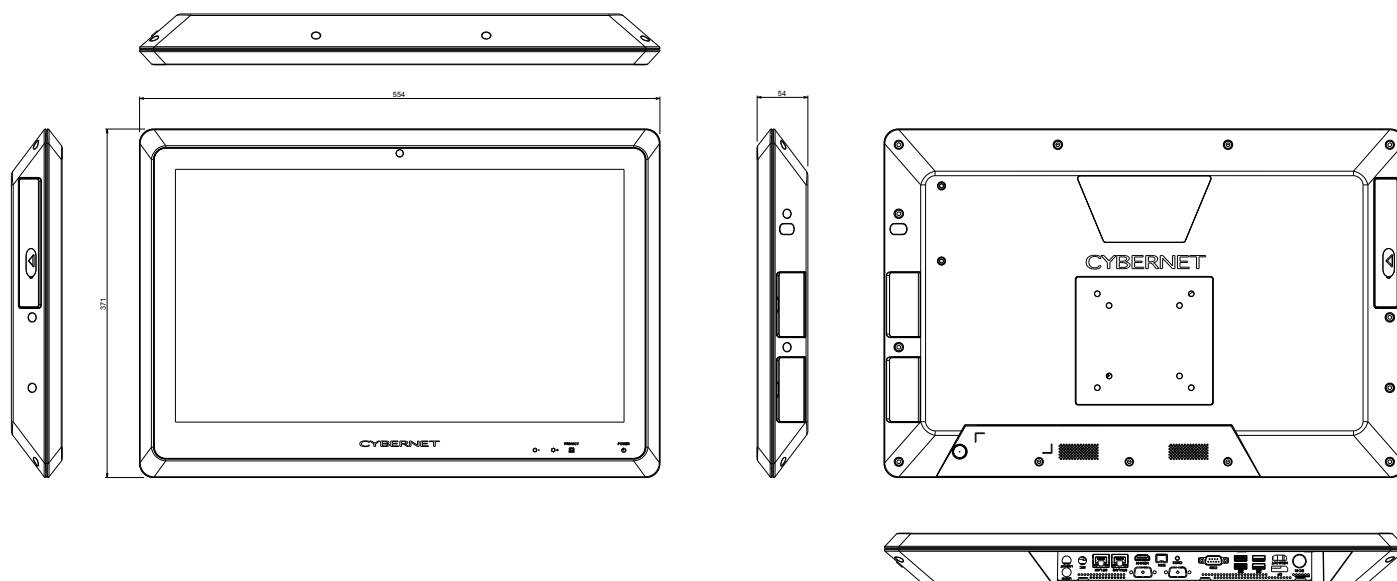

iOne C22

22" Business Computer

Main Features

- 21.5" High Resolution Panel
- Optional PCAP Multi-Touch
- IP65 Rated
- UL60950 Certified

Technical Specifications

Display	21.5" MVA LED Panel 1920x1080, 250 nits
CPU Support	4th generation Intel Core i3, i5 & i7 processors
Chipset	Intel H81 Express chipset
Memory	2x DDR3/1600MHz 204-pin SO-DIMM sockets, populated up to 16GB
Operating System	Windows 10, Windows IoT, Windows 8.1, Windows 7, Linux
Video & Graphics	Intel HD Graphics
Touch Screen	Optional PCAP Multi-Touch with Antiglare Technology
Networking	1x Gigabit (Gbe) Intel i217V Clarkville 1x Gigabit (Gbe) Realtek RTL 8111G
Wireless	Intel Centrino 802.11 a/b/g/n + Bluetooth 4.0
Bios	BIOS supports ACPI, API, DMI, Plug & Play, and security password. Supports booting from HDD, PXE, LAN, CD-ROM and ANY USB device. Has BIOS System POST and BIOS setup password protection.
Expansion Slots	Two Mini PCI-e (2x Full-Size)
HDD Support	2x 6Gbps Serial ATA III ports 1x 3Gbps Serial ATA II port for optional Optical Drive
Colors	Black
Power Supply	120W Power Supply, Input: universal 100~240V AC, 50-60Hz. Supports Output range: DC18V-19V. 7.5A Adapters for Energy Star 6.0/UL/EN/IEC
Relative Humidity	10%~90% (non-condensing)
Waterproof	IP65 Sealed Front Bezel

Mechanical & Environmental

Dimensions	21.81" x 14.61" x 2.13" (L,W,D)
Weight	14.40 lbs without base stand
Wall Mount	Supports 75mm & 100mm VESA mounting holes
Environment	Ambient Temperature: 0°C~40°C (operating)
Certifications	UL60950 electrical safety, FCC class B, CE, Energy Star 6.1 RoHS2

Input/Output

I/O Ports	2x USB 3.0 ports, 4x USB 2.0 ports 1x RS232, option to expand to 3 COM ports Display port HDMI - In (Display Mode) HDMI - Out FireWire 800 Mini
Audio	Realtek ALC892 High Definition Audio, Dolby Digital 5.1 surround sound, 10 channels of enhanced sound quality, multiple audio streams and jack re-tasking