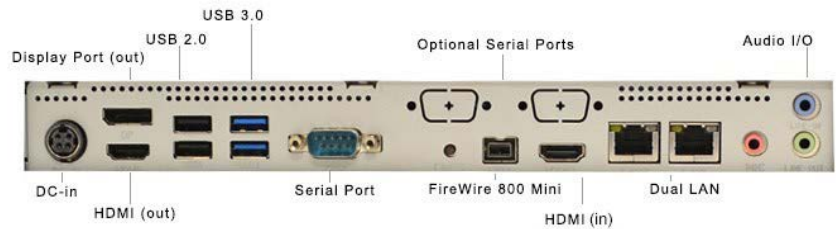

iOne C22

22" Business Computer

Main Features

- 21.5" High Resolution Panel
- Optional PCAP Multi-Touch
- IP65 Rated
- UL60950 Certified

Technical Specifications

Display	21.5" MVA LED Panel 1920x1080, 250 nits
CPU Support	4th generation Intel Core i3, i5 & i7 processors
Chipset	Intel H81 Express chipset
Memory	2x DDR3/1600MHz 204-pin SO-DIMM sockets, populated up to 16GB
Operating System	Windows 10, Windows IoT, Windows 8.1, Windows 7, Linux
Video & Graphics	Intel HD Graphics
Touch Screen	Optional PCAP Multi-Touch with Antiglare Technology
Networking	1x Gigabit (Gbe) Intel i217V Clarkville 1x Gigabit (Gbe) Realtek RTL 8111G
Wireless	Intel Centrino 802.11 a/b/g/n + Bluetooth 4.0
Bios	BIOS supports ACPI, API, DMI, Plug & Play, and security password. Supports booting from HDD, PXE, LAN, CD-ROM and ANY USB device. Has BIOS System POST and BIOS setup password protection.
Expansion Slots	Two Mini PCI-e (2x Full-Size)
HDD Support	2x 6Gbps Serial ATA III ports 1x 3Gbps Serial ATA II port for optional Optical Drive
Colors	Black
Power Supply	120W Power Supply, Input: universal 100~240V AC, 50-60Hz. Supports Output range: DC18V-19V. 7.5A Adapters for Energy Star 6.0/UL/EN/IEC
Relative Humidity	10%~90% (non-condensing)
Waterproof	IP65 Sealed Front Bezel

Mechanical & Environmental

Dimensions	21.81" x 14.61" x 2.13" (L,W,D)
Weight	14.40 lbs without base stand
Wall Mount	Supports 75mm & 100mm VESA mounting holes
Environment	Ambient Temperature: 0°C~40°C (operating)
Certifications	UL60950 electrical safety, FCC class B, CE, Energy Star 6.1 RoHS2

Input/Output

I/O Ports	2x USB 3.0 ports, 4x USB 2.0 ports 1x RS232, option to expand to 3 COM ports Display port HDMI - In (Display Mode) HDMI - Out FireWire 800 Mini
Audio	Realtek ALC892 High Definition Audio, Dolby Digital 5.1 surround sound, 10 channels of enhanced sound quality, multiple audio streams and jack re-tasking