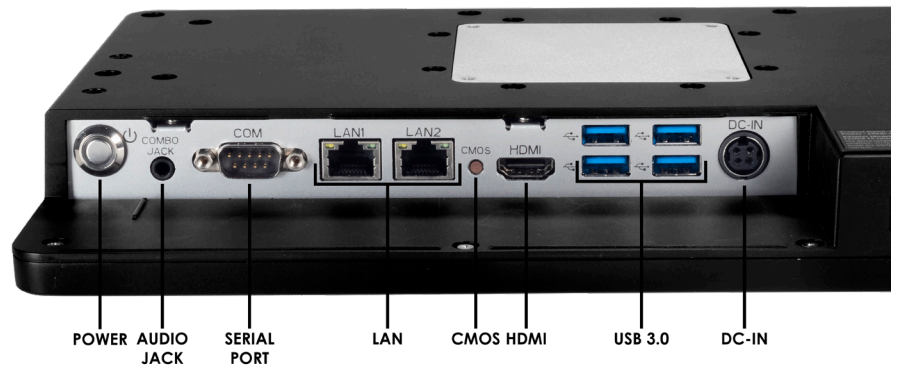

iOne M12

12" Fanless Business Computer

Main Features

- 12" FHD LED
- PCAP Multi-Touch Display
- IP65 Rated
- Power Over Ethernet
- Fanless Design

Technical Specifications

| | |
|-----------------------------|--|
| Display | FHD LED Panel 1920x1080 300nits 178°/178° Viewing Angle 800:1 Contrast Ratio |
| CPU Support | Intel Quad Core J1900 CPU |
| Chipset | Integrated |
| Memory | 1x DDR3L 1333MHz SO-DIMM sockets, populated up to 8GB |
| Operating System | Windows 10, Windows IoT, Windows 8.1, Windows 7, Linux |
| Video & Graphics | Intel HD Graphics |
| Touch Screen | PCAP Multi Touch with Optional Antiglare Technology |
| Networking | 1x Gigabit (Gbe) Intel i210 1x Gigabit (Gbe) Realtek RTL8111 |
| Wireless | 802.11 a/b/g/n + Bluetooth 4.2 |
| Bios | Insyde with PXE, LAN & USB boot support |
| Expansion Slots | 1x Full-size Mini PCI Express slot (Unavailable with POE Option) 1 x M.2 2230 A/E Key |
| HDD Support | 1x 128GB Solid State Drive up to 512GB |
| TPM | Version 2.0 Standard. Optional: Version 1.2 |
| Webcam | 5 Megapixel Front-facing |
| Colors | Black |
| Power Supply | 72W PSU Input: AC 100-240V, 1.5A 50-60Hz. Output: 19VDC, 3.78A |
| Relative Humidity | 10%~90% (non-condensing) |
| Waterproof | IP65 Sealed Front Bezel and IPX1 Back Cover |

Mechanical & Environmental

| | |
|-----------------------|--|
| Dimensions | 12.06" x 7.76" x 1.42" (L,W,D) |
| Weight | 3.6 lbs without base stand |
| Wall Mount | Supports 75mm VESA mounting holes |
| Environment | Ambient Temperature: 0°C~40°C (operating) |
| Certifications | UL60950 , FCC Class B, CE, ES 7.1, IP65 Sealed Front Bezel |

Input/Output

| | |
|------------------|--|
| I/O Ports | <ul style="list-style-type: none"> 4x USB 3.0 Ports 1x Audio Combo Jack 1x HDMI Port 1x RS232, option to expand to 4 COM ports |
| Audio | Realtek ALC269 High Definition Audio. One built-in 2.0 watt stereo speaker with two audio jacks for Audio Line Out, and Microphone. |