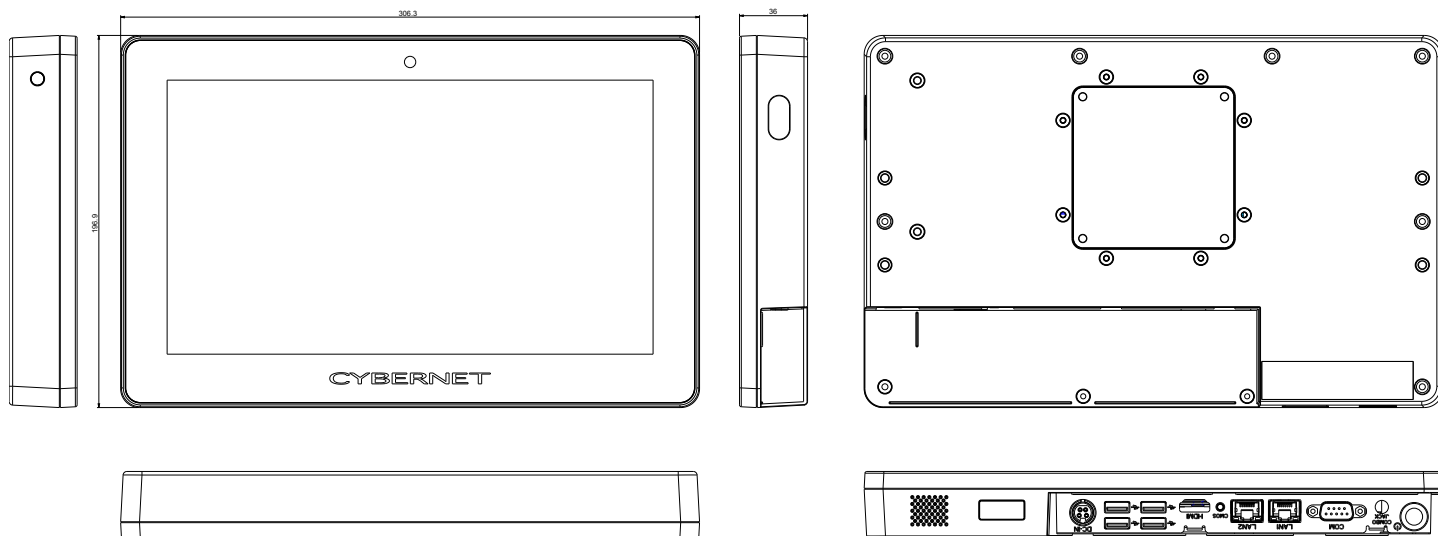

iOne M12

12" Fanless Business Computer

Main Features

- 12" FHD LED
- PCAP Multi-Touch Display
- IP65 Rated
- Power Over Ethernet
- Fanless Design

Technical Specifications

| | |
|-----------------------------|--|
| Display | FHD LED Panel 1920x1080 300nits 178°/178° Viewing Angle 800:1 Contrast Ratio |
| CPU Support | Intel Quad Core J1900 CPU |
| Chipset | Integrated |
| Memory | 1x DDR3L 1333MHz SO-DIMM sockets, populated up to 8GB |
| Operating System | Windows 10, Windows IoT, Windows 8.1, Windows 7, Linux |
| Video & Graphics | Intel HD Graphics |
| Touch Screen | PCAP Multi Touch with Optional Antiglare Technology |
| Networking | 1x Gigabit (Gbe) Intel i210 1x Gigabit (Gbe) Realtek RTL8111 |
| Wireless | 802.11 a/b/g/n + Bluetooth 4.2 |
| Bios | Insyde with PXE, LAN & USB boot support |
| Expansion Slots | 1x Full-size Mini PCI Express slot (Unavailable with POE Option) 1 x M.2 2230 A/E Key |
| HDD Support | 1x 128GB Solid State Drive up to 512GB |
| TPM | Version 2.0 Standard. Optional: Version 1.2 |
| Webcam | 5 Megapixel Front-facing |
| Colors | Black |
| Power Supply | 72W PSU Input: AC 100-240V, 1.5A 50-60Hz. Output: 19VDC, 3.78A |
| Relative Humidity | 10%~90% (non-condensing) |
| Waterproof | IP65 Sealed Front Bezel and IPX1 Back Cover |

Mechanical & Environmental

| | |
|-----------------------|--|
| Dimensions | 12.06" x 7.76" x 1.42" (L,W,D) |
| Weight | 3.6 lbs without base stand |
| Wall Mount | Supports 75mm VESA mounting holes |
| Environment | Ambient Temperature: 0°C~40°C (operating) |
| Certifications | UL60950 , FCC Class B, CE, ES 7.1, IP65 Sealed Front Bezel |

Input/Output

| | |
|------------------|--|
| I/O Ports | <ul style="list-style-type: none"> 4x USB 3.0 Ports 1x Audio Combo Jack 1x HDMI Port 1x RS232, option to expand to 4 COM ports |
| Audio | Realtek ALC269 High Definition Audio. One built-in 2.0 watt stereo speaker with two audio jacks for Audio Line Out, and Microphone. |