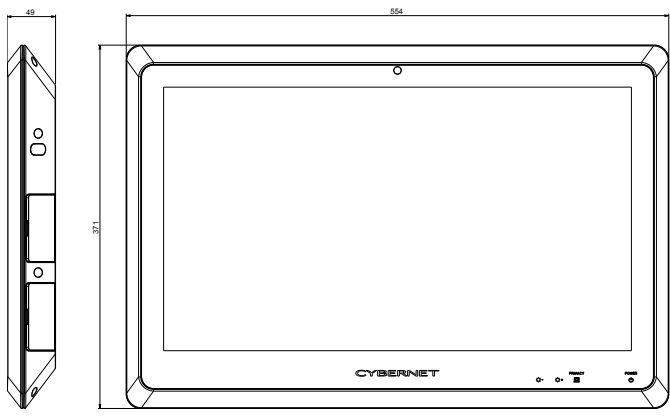

iOne S22 & S24

Fanless Business Computer

Main Features

- High Resolution Panel
- PCAP Multi-Touch Display
- IP65 Front & IP54 Back
- Fanless Design

Technical Specifications

Display	MVA LED Panel 1920x1080 250nits 178°/178° Viewing Angle 3000:1 Contrast Ratio
CPU Support	6th/7th Generation Intel Core 3955U/i5/i7 Skylake Processors with vPro Technology
Chipset	Integrated
Memory	2x DDR4 1866/2133MHz 204-pin SO-DIMM sockets, populated up to 32GB
Operating System	Windows 10, Windows IoT, Windows 8.1, Windows 7, Linux
Video & Graphics	Intel HD Graphics 520
Touch Screen	PCAP Multi-Touch with Optional Antiglare Technology
Networking	1x Gigabit (Gbe) LAN Intel i219LM 1x Gigabit (Gbe) LAN Realtek RTL8111G
Wireless	Intel Dual Band Wireless-AC 802.11 AC + Bluetooth 4.2
Bios	AMI BIOS with Microsoft SCCM Management, ACPI, API, DMI, Plug & Play, & security password.
Expansion Slots	1x mPCIe Half-size slot 1x M.2 E key short slot for PCIe or USB interface
HDD Support	2x 6Gbps Serial ATA III ports
TPM	Version 2.0 Standard. Optional: Version 1.2
Color	Black
Power Supply	120W Power Supply, Input: universal 100~240V AC, 50-60Hz. Supports Output range: DC18V-19V. 7.5A Adapters for Energy Star 6.0/UL
Relative Humidity	10%~90% (non-condensing)
Waterproof	IP65 Sealed Front Bezel and IP54 Back Cover

iOne S22

iOne S24

Mechanical & Environmental

Dimensions	iOne S22: 21.75" x 14.5" x 1.92" (L,W,D) iOne S24: 23.5" x 14.8" x 2.1" (L,W,D)
Weight	iOne S22: 15.35 lbs without base stand iOne S24: 17.75 lbs without base stand
Wall Mount	Supports 75mm & 100mm VESA mounting holes
Environment	Ambient Temperature: 0°C~40°C (operating)
Certifications	UL60950 electrical safety, FCC class B, CE, Energy Star 6.1, RoHS 2, WEEE

Input/Output

I/O Ports	4x USB 3.0 ports, 2x USB 2.0 ports 1x RS232/422/485, option to expand to 4 COM ports 1x HDMI – In (Display Mode with Audio Int. Speaker) 1x HDMI – Out 1x 4Pin DIN power Jack
Audio	Line-out & Microphone Jack 2-channel 2Watt speaker facing back