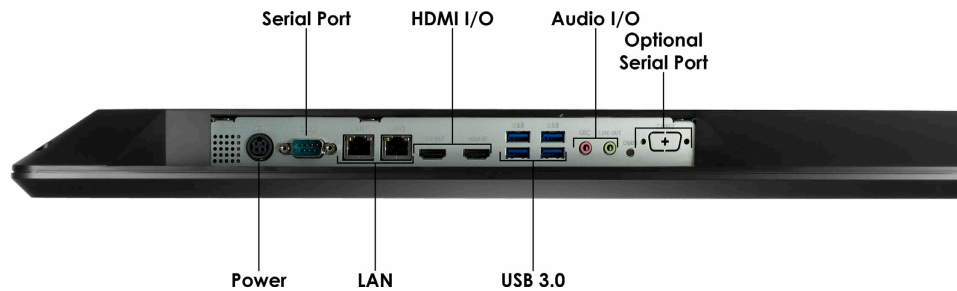

iOne S22 & S24

Fanless Business Computer

Main Features

- High Resolution Panel
- PCAP Multi-Touch Display
- IP65 Front & IP54 Back
- Fanless Design

Technical Specifications

Display	MVA LED Panel 1920x1080 250nits 178°/178° Viewing Angle 3000:1 Contrast Ratio
CPU Support	6th/7th Generation Intel Core 3955U/i5/i7 Skylake Processors with vPro Technology
Chipset	Integrated
Memory	2x DDR4 1866/2133MHz 204-pin SO-DIMM sockets, populated up to 32GB
Operating System	Windows 10, Windows IoT, Windows 8.1, Windows 7, Linux
Video & Graphics	Intel HD Graphics 520
Touch Screen	PCAP Multi-Touch with Optional Antiglare Technology
Networking	1x Gigabit (Gbe) LAN Intel i219LM 1x Gigabit (Gbe) LAN Realtek RTL8111G
Wireless	Intel Dual Band Wireless-AC 802.11 AC + Bluetooth 4.2
Bios	AMI BIOS with Microsoft SCCM Management, ACPI, API, DMI, Plug & Play, & security password.
Expansion Slots	1x mPCIe Half-size slot 1x M.2 E key short slot for PCIe or USB interface
HDD Support	2x 6Gbps Serial ATA III ports
TPM	Version 2.0 Standard. Optional: Version 1.2
Color	Black
Power Supply	120W Power Supply, Input: universal 100~240V AC, 50-60Hz. Supports Output range: DC18V-19V. 7.5A Adapters for Energy Star 6.0/UL
Relative Humidity	10%~90% (non-condensing)
Waterproof	IP65 Sealed Front Bezel and IP54 Back Cover

iOne S22

iOne S24

Mechanical & Environmental

Dimensions	iOne S22: 21.75" x 14.5" x 1.92" (L,W,D) iOne S24: 23.5" x 14.8" x 2.1" (L,W,D)
Weight	iOne S22: 15.35 lbs without base stand iOne S24: 17.75 lbs without base stand
Wall Mount	Supports 75mm & 100mm VESA mounting holes
Environment	Ambient Temperature: 0°C~40°C (operating)
Certifications	UL60950 electrical safety, FCC class B, CE, Energy Star 6.1, RoHS 2, WEEE

Input/Output

I/O Ports	4x USB 3.0 ports, 2x USB 2.0 ports 1x RS232/422/485, option to expand to 4 COM ports 1x HDMI – In (Display Mode with Audio Int. Speaker) 1x HDMI – Out 1x 4Pin DIN power Jack
Audio	Line-out & Microphone Jack 2-channel 2Watt speaker facing back