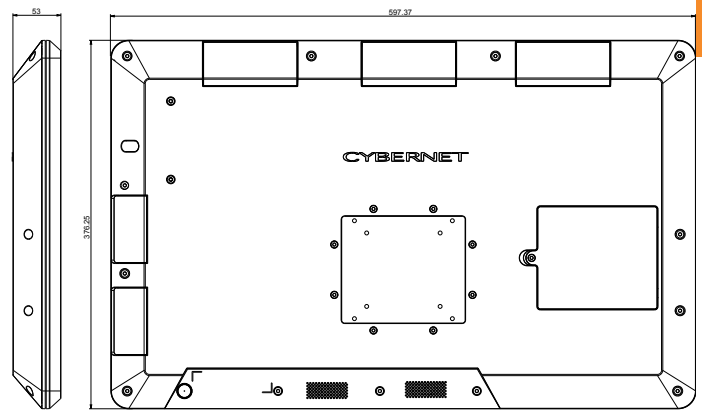

iOne S22 & S24

Fanless Business Computer

Main Features

- High Resolution Panel
- PCAP Multi-Touch Display
- IP65 Front & IP54 Back
- Fanless Design

Technical Specifications

Display	MVA LED Panel 1920x1080 250nits 178°/178° Viewing Angle 3000:1 Contrast Ratio
CPU Support	6th/7th Generation Intel Core 3955U/i5/i7 Skylake Processors with vPro Technology
Chipset	Integrated
Memory	2x DDR4 1866/2133MHz 204-pin SO-DIMM sockets, populated up to 32GB
Operating System	Windows 10, Windows IoT, Windows 8.1, Windows 7, Linux
Video & Graphics	Intel HD Graphics 520
Touch Screen	PCAP Multi-Touch with Optional Antiglare Technology
Networking	1x Gigabit (Gbe) LAN Intel i219LM 1x Gigabit (Gbe) LAN Realtek RTL8111G
Wireless	Intel Dual Band Wireless-AC 802.11 AC + Bluetooth 4.2
Bios	AMI BIOS with Microsoft SCCM Management, ACPI, API, DMI, Plug & Play, & security password.
Expansion Slots	1x mPCIe Half-size slot 1x M.2 E key short slot for PCIe or USB interface
HDD Support	2x 6Gbps Serial ATA III ports
TPM	Version 2.0 Standard. Optional: Version 1.2
Color	Black
Power Supply	120W Power Supply, Input: universal 100~240V AC, 50-60Hz. Supports Output range: DC18V-19V. 7.5A Adapters for Energy Star 6.0/UL
Relative Humidity	10%~90% (non-condensing)
Waterproof	IP65 Sealed Front Bezel and IP54 Back Cover

iOne S22

iOne S24

Mechanical & Environmental

Dimensions	iOne S22: 21.75" x 14.5" x 1.92" (L,W,D) iOne S24: 23.5" x 14.8" x 2.1" (L,W,D)
Weight	iOne S22: 15.35 lbs without base stand iOne S24: 17.75 lbs without base stand
Wall Mount	Supports 75mm & 100mm VESA mounting holes
Environment	Ambient Temperature: 0°C~40°C (operating)
Certifications	UL60950 electrical safety, FCC class B, CE, Energy Star 6.1, RoHS 2, WEEE

Input/Output

I/O Ports	4x USB 3.0 ports, 2x USB 2.0 ports 1x RS232/422/485, option to expand to 4 COM ports 1x HDMI – In (Display Mode with Audio Int. Speaker) 1x HDMI – Out 1x 4Pin DIN power Jack
Audio	Line-out & Microphone Jack 2-channel 2Watt speaker facing back