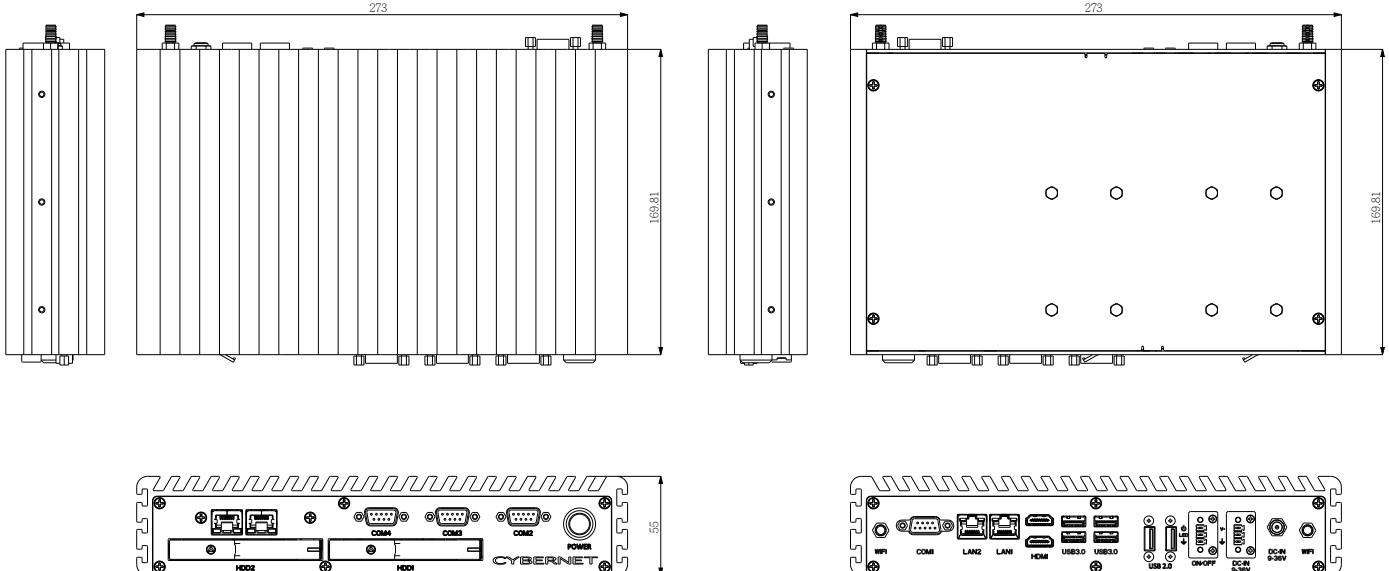

iPC E2is

PoE Enabled Rugged Mini PC

Main Features

- PoE Power Sourcing Equipment (PSE)
- Powerful 8th Generation Processor
- Industrial Shock & Vibration Rated
- Fanless Design
- CE, FCC, & RoHS Certified Locking
- Removeable Drive Bays

Technical Specifications

CPU Support	8th Generation Intel Core i5 & i7 Processors
Chipset	Integrated
Memory	2x DDR4 2133MHz SO-DIMM sockets, populated up to 64GB (32GB x 2)
Operating System	Windows 10, Windows IoT, Windows 8.1, Windows 7, Linux
Video & Graphics	Intel® UHD Graphics for 8th Generation Intel® Processors
Networking	1x Gigabit (Gbe) LAN Intel i211AT 1x Gigabit (Gbe) LAN Intel 1219LM 2x Gigabit (Gbe) Intel I210 w/IEEE 802.3at (25.5W) Power output per port
Wireless	Intel Dual Band Wireless 802.11 a/b/g/n/ac + Bluetooth 5.1
Expansion Slots	1x miniPCIe (Full-Size) 1x M.2 2280 M Key SSD 1x M.2 2240 A+E Key
HDD Support	2x 6Gbps Serial ATA III ports
Display Outputs	2x HDMI (4096 x 2304 with HDMI 1.4a @ 24 Hz) Dual Monitor Capabilities
Power Supply	120W External AC Power Supply. Output: 19V 3.42A
DC-IN	Supports 9-36V DC-IN
Relative Humidity	10%~95% (non-condensing)
Shock & Vibration	IEC60068-2-27 & IEC60068-2-64

Mechanical & Environmental

Dimensions	10.74" x 6.65" x 2.16" (L,W,D)
Weight	5 lb
Wall Mount	Custom Mounting Bracket for Wall & VESA Mount Solutions
Environment	Ambient Temperature: -25°C~70°C (operating)
Certifications	FCC Class B, CE, RoHS 2.0, EN50155, EN50121-3-2, Energy Star, IEC60068-2-64 , IEC60068-2-27