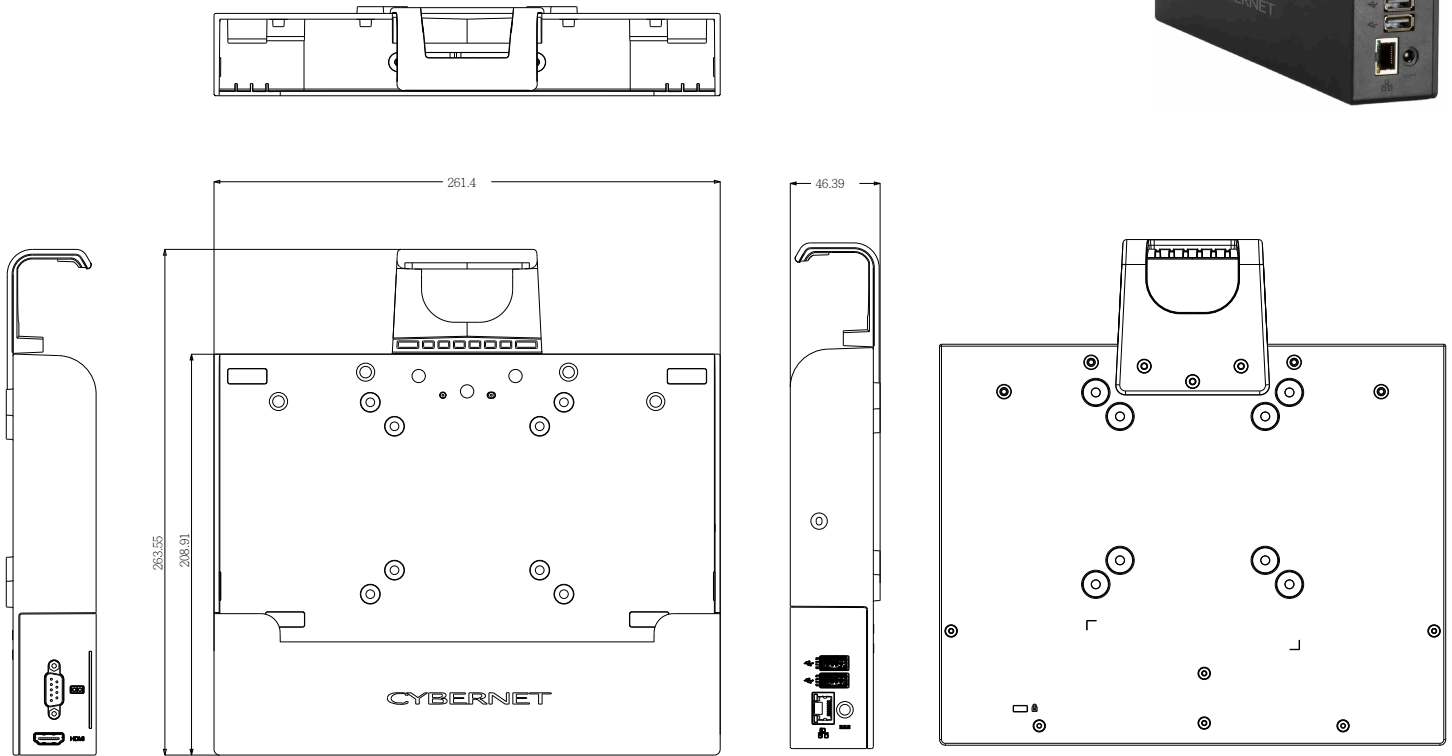

## VESA Docking Station

## Technical Specifications

<b>I/O Ports</b>	<ul style="list-style-type: none"> <li>2x USB 2.0 ports</li> <li>1x RS232 Serial port</li> <li>1x HDMI - Out</li> <li>1x Gigabit LAN port</li> <li>1x Power Jack</li> </ul>
<b>Theft Deterrent</b>	Kensington Lock Support
<b>Relative Humidity</b>	10%~90% (non-condensing)
<b>Dimensions</b>	10.4" x 10.3" x 1.85" (L, W, D)
<b>Weight</b>	1.25 lbs
<b>Wall Mount</b>	Supports 75mm & 100mm VESA mounting holes
<b>Environment</b>	Ambient Temperature: 0°C~40°C (operating)
<b>Certifications</b>	FCC Class B, CE, RoHS