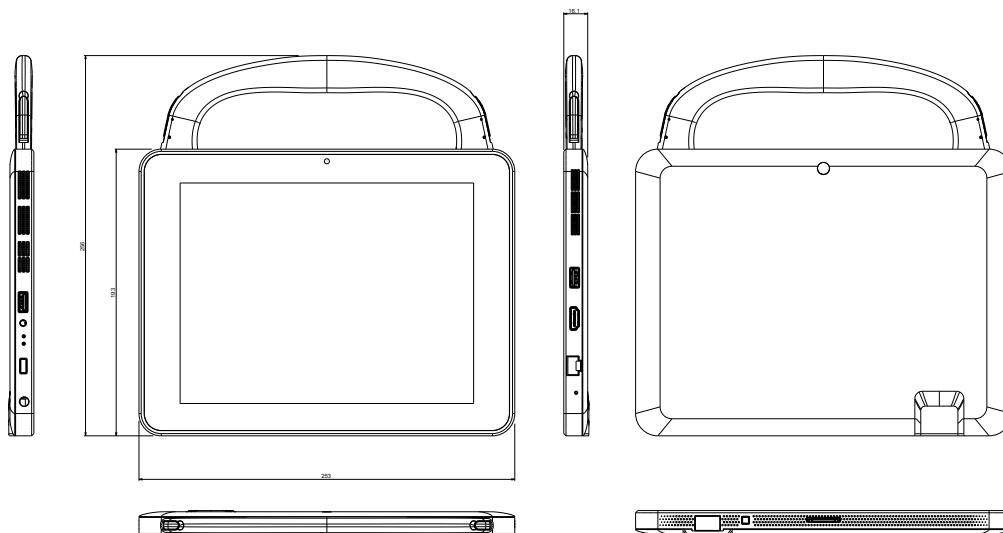

T10C Tablet

9.7" Business Tablet

Main Features

- 9.7" LED Panel
- PCAP Multi-Touch Display
- IP65 Rated
- Slim Design with Full-size I/O

Technical Specifications

Display	9.7" LED Panel 1024x768, 250 nits
CPU Support	Intel N2930 Quad Core Processor
Chipset	Intel NM10 Express Chipset
Memory	1x DDR3 1333MHz SO-DIMM sockets, populated up to 8GB
Operating System	Windows 10, Windows IoT, Windows 8.1, Windows 7, Linux
Video & Graphics	Intel HD Graphics
Touch Screen	PCAP Multi-Touch
Networking	1x Gigabit (Gbe) Realtek RTL8111E
Wireless	Intel Centrino 802.11 a/b/g/n + Bluetooth 4.0
BIOS	BIOS supports ACPI, API, DMI, Plug & Play, & security password. Supports booting from HDD, PXE, LAN, and USB device. BIOS System POST and BIOS setup password protection.
HDD Support	1x 3Gbps Serial ATA III port
TPM	Version 1.2 Standard. Optional: Version 2.0.
Sensor	G Sensor Support, Display Auto-Rotate Support
Webcams	1 Megapixel Front & Rear Webcams
Power Input	1x DC-19VDC @ 2.6A
Power Supply	50W Power Supply, Input: universal 100~240V AC, 50-60Hz. Supports Output range: DC19V, 2.6A
Relative Humidity	10%~90% (non-condensing)
Waterproof	IP65 Sealed Front Bezel

Mechanical & Environmental

Dimensions	9.96" x 7.60" x 0.63" (L,W,D)
Weight	2 lbs
Wall Mount	Supports 75mm & 100mm VESA Mounting Holes with Optional VESA Docking Station
Environment	Ambient Temperature: 0°C~40°C (operating)
Certifications	FCC Class B, CE, ROHS, E55.2, CCC, IP65 Sealed Front Bezel

Input/Output

I/O Ports	<ul style="list-style-type: none"> 1x USB 3.0, 1x USB 2.0 ports 1x 10/100/1000 Fast Ethernet LAN 1x Audio Jack (Line-Out & Mic) 1x HDMI Connector 1x Docking station port for battery charging and file transfer only
Audio	Realtek ALC 269 High Definition Audio integrates a 2+2 channel DAC, one 4-channel ADC, and a Class D Speaker Amplifier. 2x built-in 1 watt stereo speakers with two audio jacks for Audio Out and Microphone.